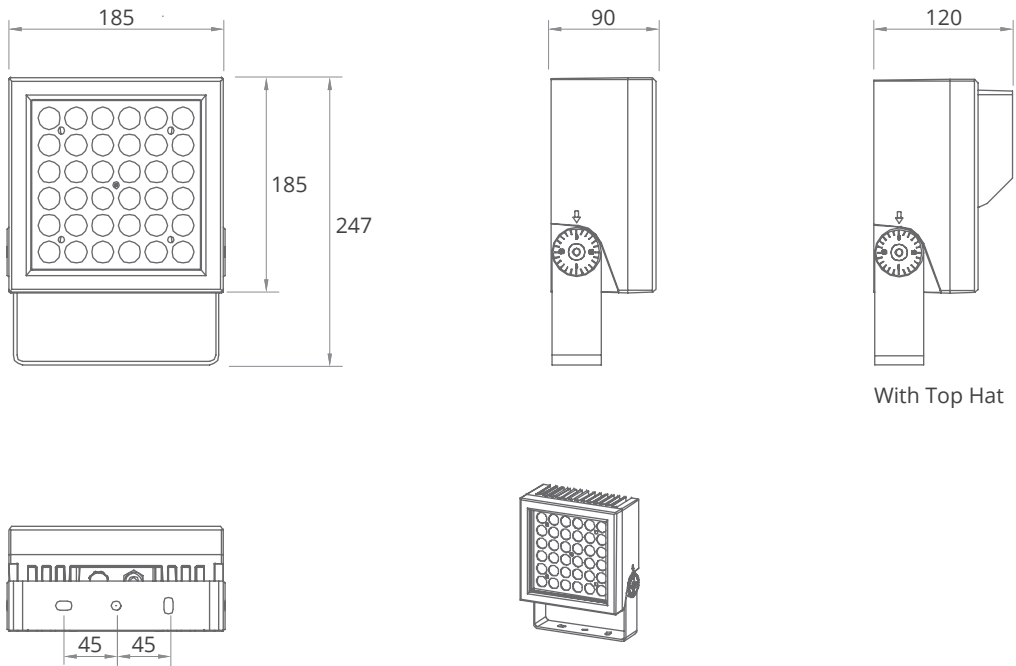

SPECIFICATION

MODEL	INSTA LAND SPOT 185SQ
OPERATING VOLTAGE	24V DC, AC200~240V
POWER CONSUMPTION	36W
LED TYPE	High Power LED
COLOUR RANGE	2700K, 3000K, 3500K, 4000K, 5000K, Tunable White, RGB, RGBW
CRI	90min, 80min
SYSTEM EFFICIENCY	74.20lm/W@3000K
FWHM	10°, 15°, 24°, 36°, 45°, 8°*60°, 20°*40°, 65°*130°
MATERIAL	Aluminum + Tempered Glass
OPERATING TEMPERATURE	-20°C ~ +55°C
STORAGE TEMPERATURE	-25°C ~ +60°C
LIFE TIME	50,000~7,000 hours at 70% Lumen Maintenance
CONNECTION	Quick-Plug
DIMENSIONS	247(L)*185(W)*90(H)mm
CABLE LENGTH	300mm
WATER PROOF	IP66
CONTROL	ON/OFF, DALI, DMX, Triac Dim, 0-10V Dim

FEATURES & OPTIONS

01

02

03

04

05

06

07

- | | |
|---------------------|--------------------------|
| 01. RGBW | 05. ADJUSTABLE |
| 02. DIMMABLE | 06. EASY INSTALLATION |
| 03. DYNAMIC CONTROL | 07. EXTREME ENVIRONMENTS |
| 04. IP66 | |

DIMENSIONS